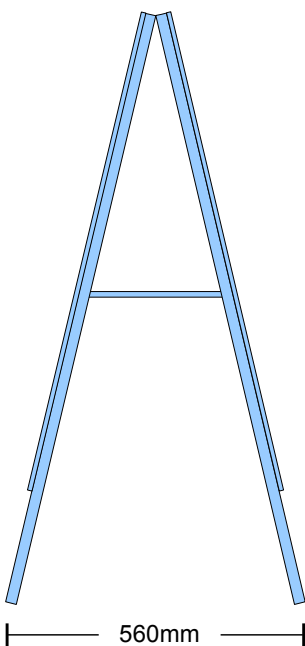

Datasheet

A-Board Pavement Sign

A-boards at great prices. This is our lowest priced pavement sign and our best selling. Quick poster change system, strong aluminium and steel construction and easy fold away mechanism for night time storage. We will not be beaten on price on this product. Delivery is next day.

- 32mm extruded aluminium frame
- Easy snap open poster change system
- Steel back panel
- Anti reflective front face
- Locking leg stays

	A2 (594x420)	A1 (840x594)	A0 (1188x840)
External Size (mm)	890 x 470	1140 x 644	1420 x 890
Frame Size (mm)	644 x 470	890 x 644	1238 x 890
Depth (mm)	560	720	930
Visible Area (mm)	574 x 400	820 x 574	1168 x 820
Box Size (mm)	980 x 540 x 120	1240 x 710 x 120	1570 x 980 x 140
Gross Weight Inc. Box (g)	8000	12400	16200
Quantity per Pallet	46	20	9