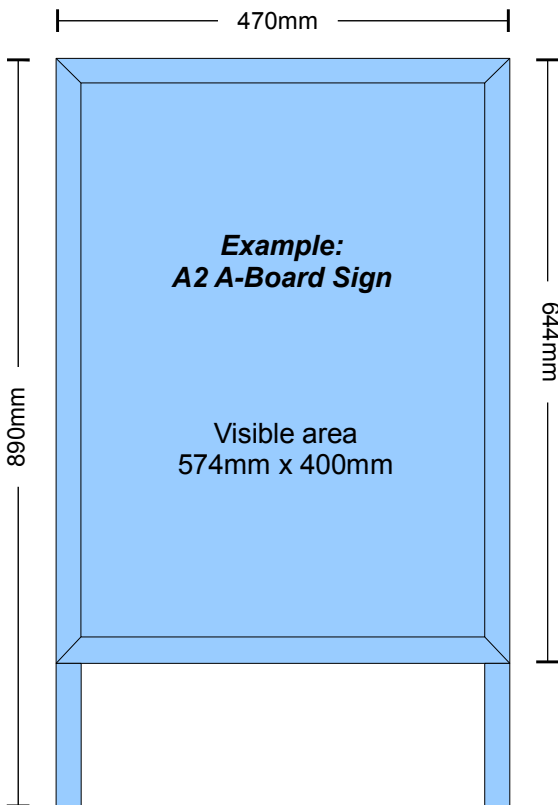

Datasheet

A-Board Pavement Sign

A-boards at great prices. This is our lowest priced pavement sign and our best selling. Quick poster change system, strong aluminium and steel construction and easy fold away mechanism for night time storage. We will not be beaten on price on this product. Delivery is next day.

- 32mm extruded aluminium frame
- Easy snap open poster change system
- Steel back panel
- Anti reflective front face
- Locking leg stays

	A2 (594x420)	A1 (840x594)	A0 (1188x840)
External Size (mm)	890 x 470	1140 x 644	1420 x 890
Frame Size (mm)	644 x 470	890 x 644	1238 x 890
Depth (mm)	560	720	930
Visible Area (mm)	574 x 400	820 x 574	1168 x 820
Box Size (mm)	980 x 540 x 120	1240 x 710 x 120	1570 x 980 x 140
Gross Weight Inc. Box (g)	8000	12400	16200
Quantity per Pallet	46	20	9